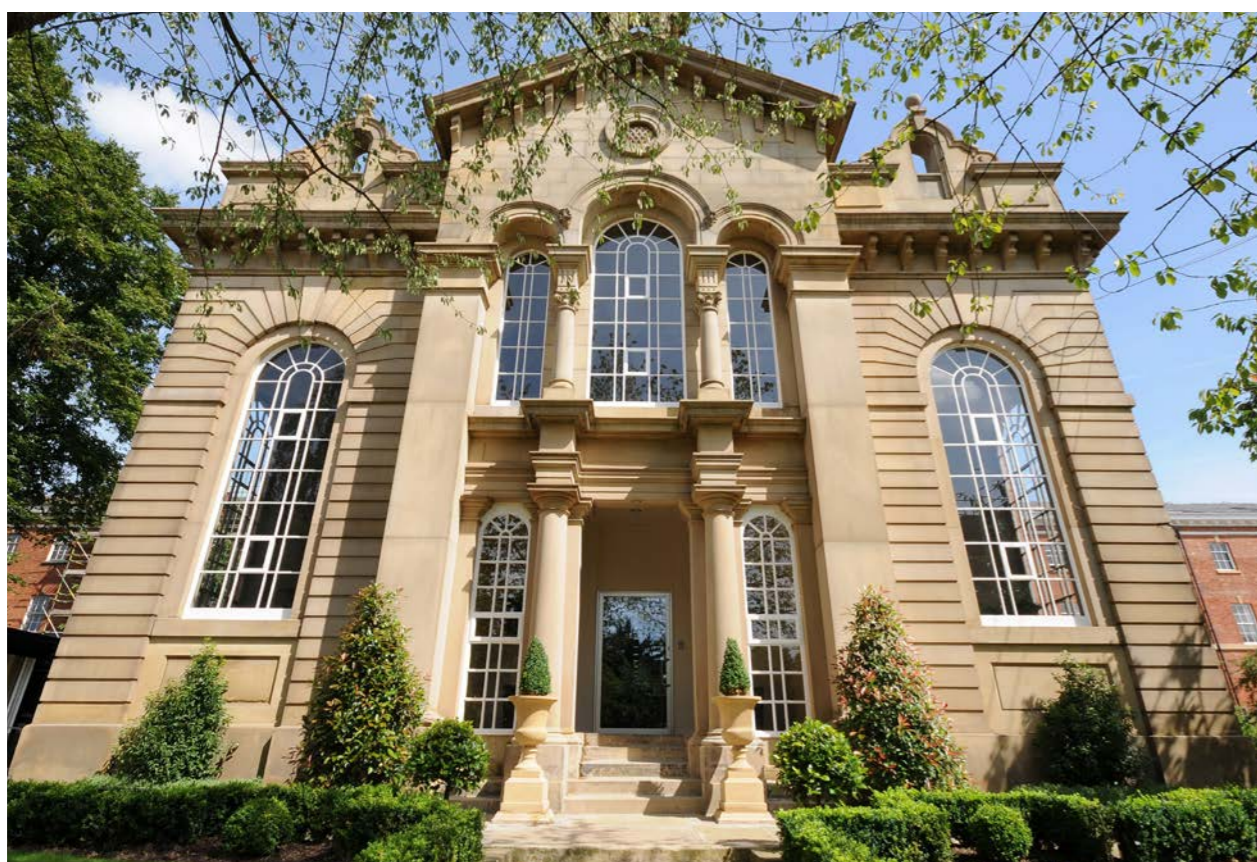

THE P J LIVESEY GROUP

COMPANY PROFILE

A HISTORY OF EXCELLENCE ON A NATIONAL LEVEL

For over 35 years the P J Livesey Group has been at the forefront of specialist property development, taking an uncompromising approach to the residential conversion of period buildings and bespoke new build development.

From our early developments such as the award winning Ringley Square in Whitefield, Lancashire, the same ethos has underpinned the company; to provide a carefully developed design solution with bespoke architecture tailored to each individual site. Personally embraced by Peter Livesey, this ethos has driven the company to combine our wealth of knowledge in sensitive refurbishment projects with new build development.