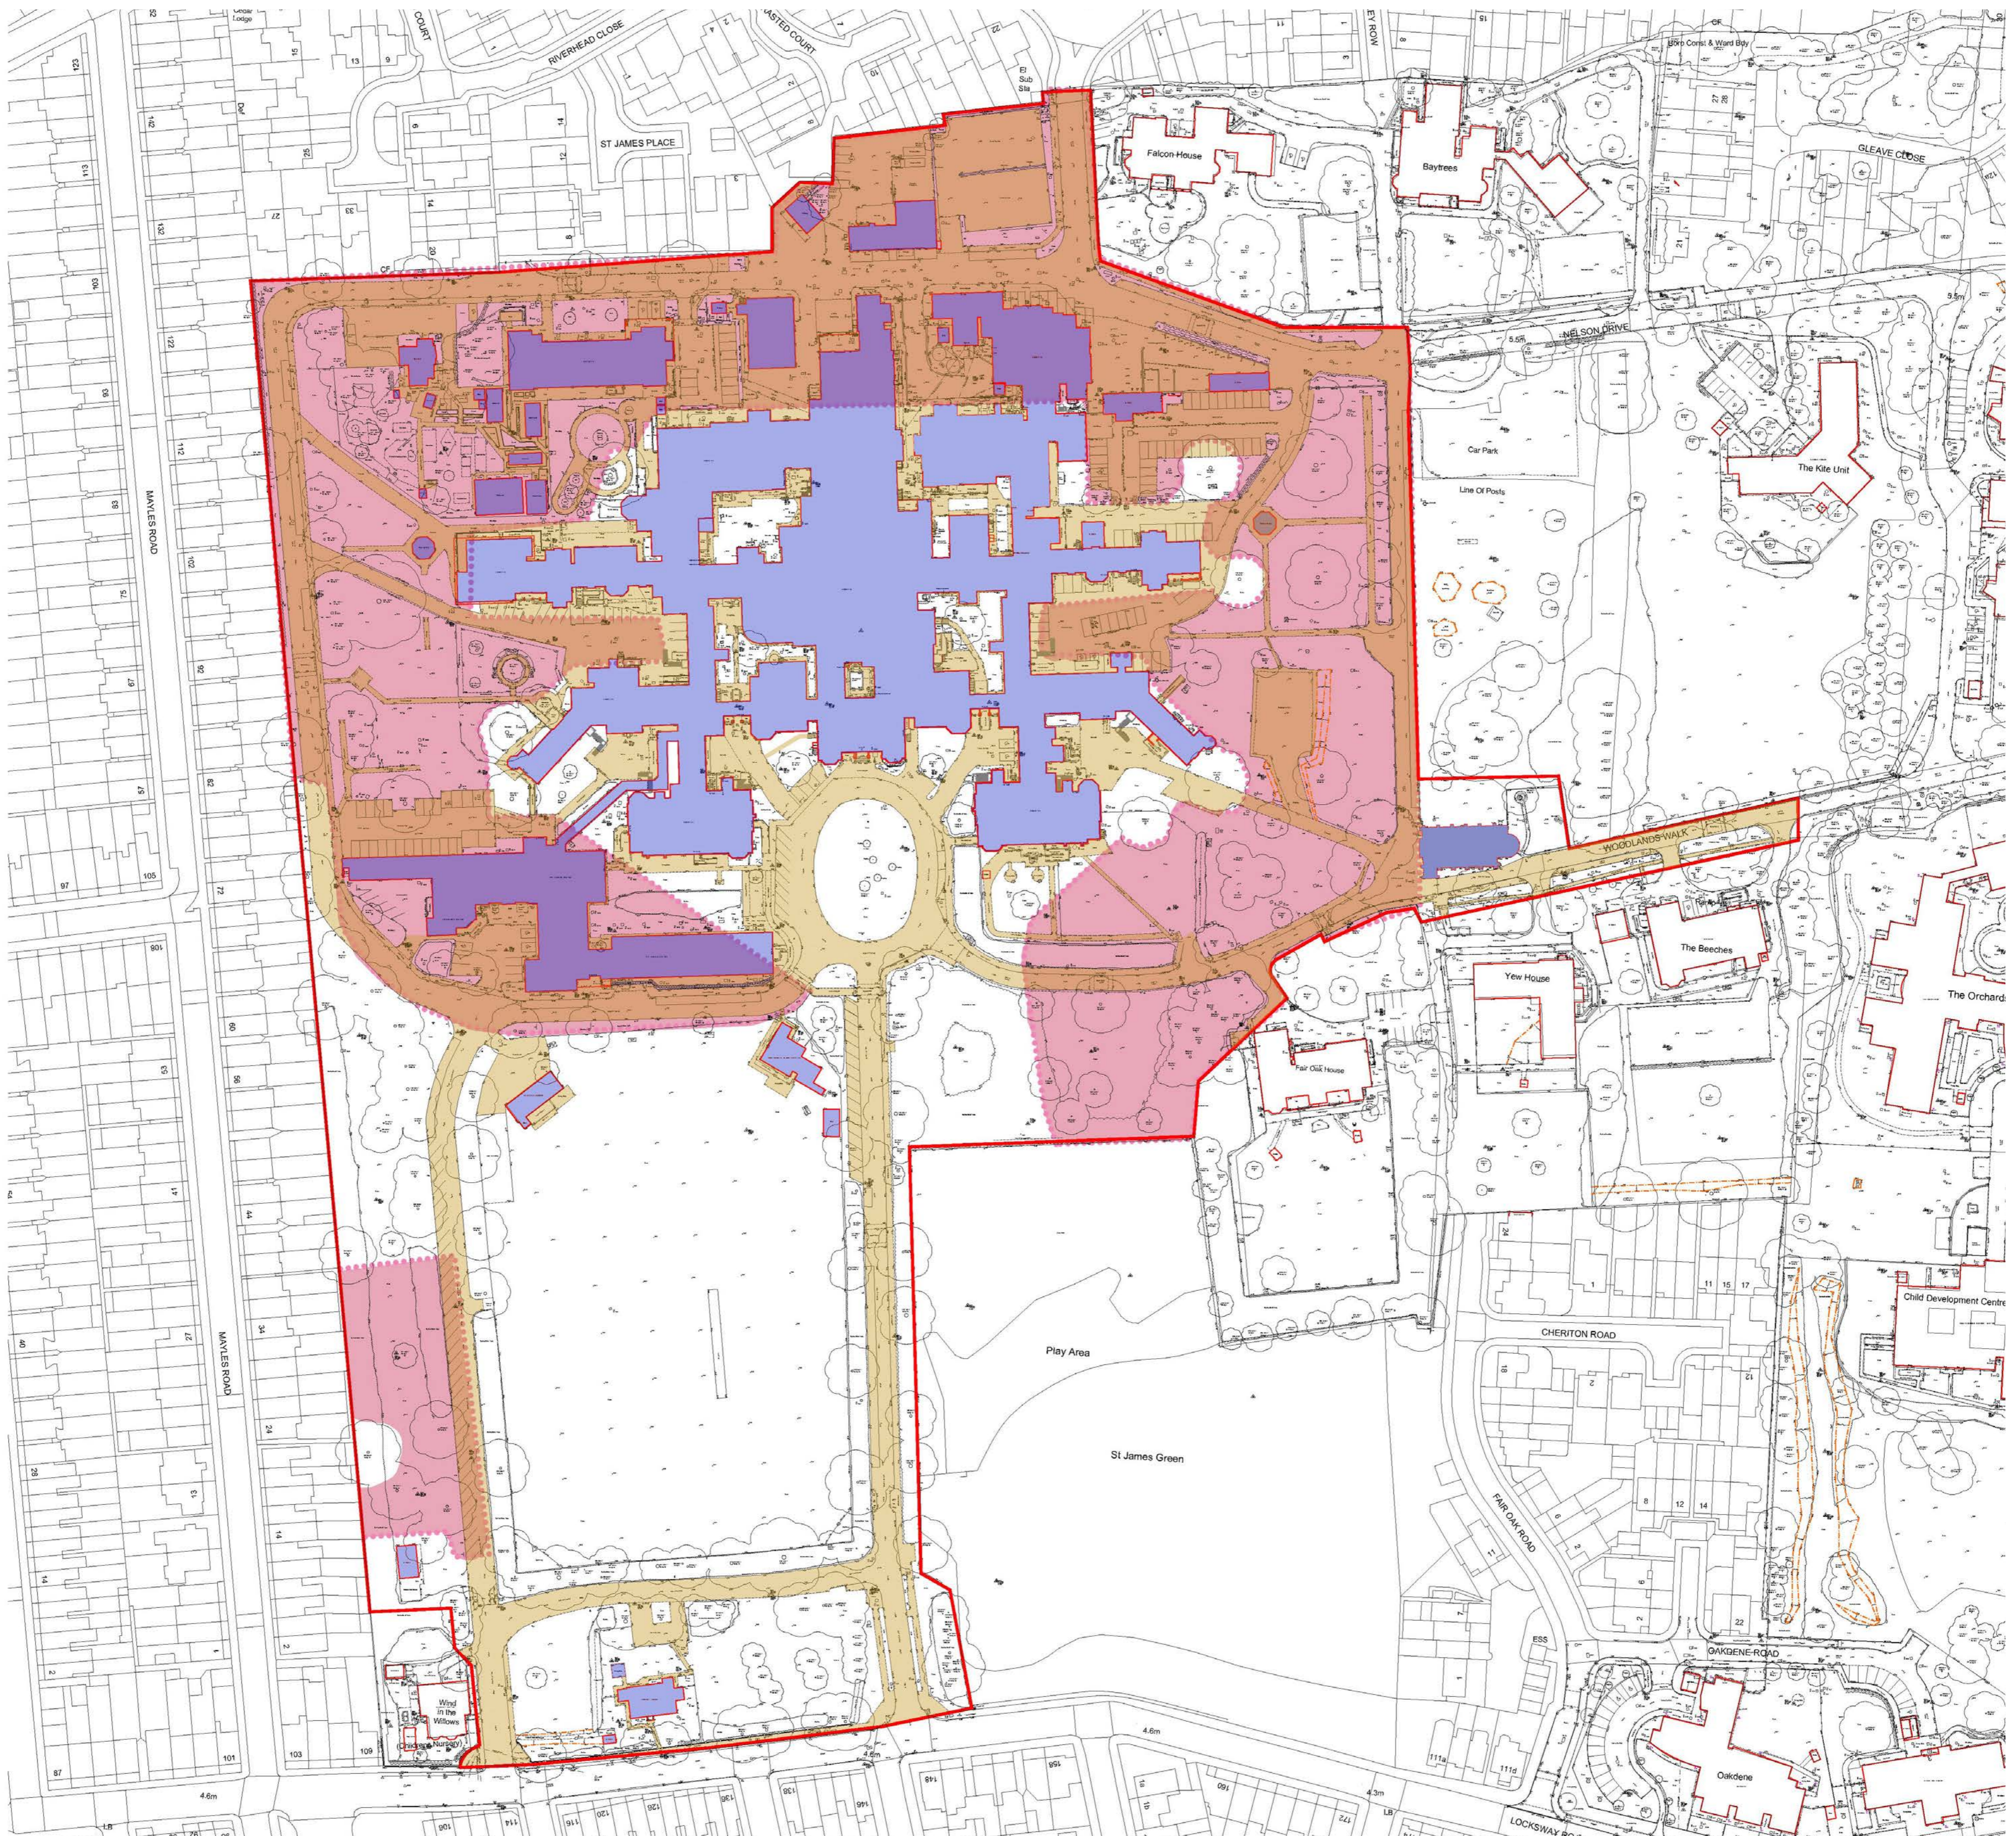

SITE LOCATION PLAN

DEVELOPABLE AREA

P J L I V E S E Y

NEWLY BUILT HOUSE TYPES

PREVIOUS DEVELOPMENTS

GREEN WALK, DIDSBURY, GREATER MANCHESTER

THE HISTORIC QUARTER, ALDERLEY PARK, CHESHIRE

MOOR PARK, LANCASTER

NEWLY BUILT HOUSE TYPES

PREVIOUS DEVELOPMENTS

WESTWOOD PARK, BEVERLEY, EAST YORKSHIRE

ST. GREGORY'S PLACE, SUDBURY, SUFFOLK

MOSTYN PLACE, PARKGATE, WIRRAL

HOSPITAL CONVERSIONS

PREVIOUS DEVELOPMENTS

LANCASTER MOOR HOSPITAL, LANCASTER (BEFORE)

THE RESIDENCE, LANCASTER (AFTER)

WESTWOOD HOSPITAL, BEVERLEY (BEFORE)

WESTWOOD PARK, BEVERLEY (AFTER)

FAIRFIELD HOSPITAL, BEDFORDSHIRE (BEFORE)

FAIRFIELD HALL, BEDFORDSHIRE (AFTER)