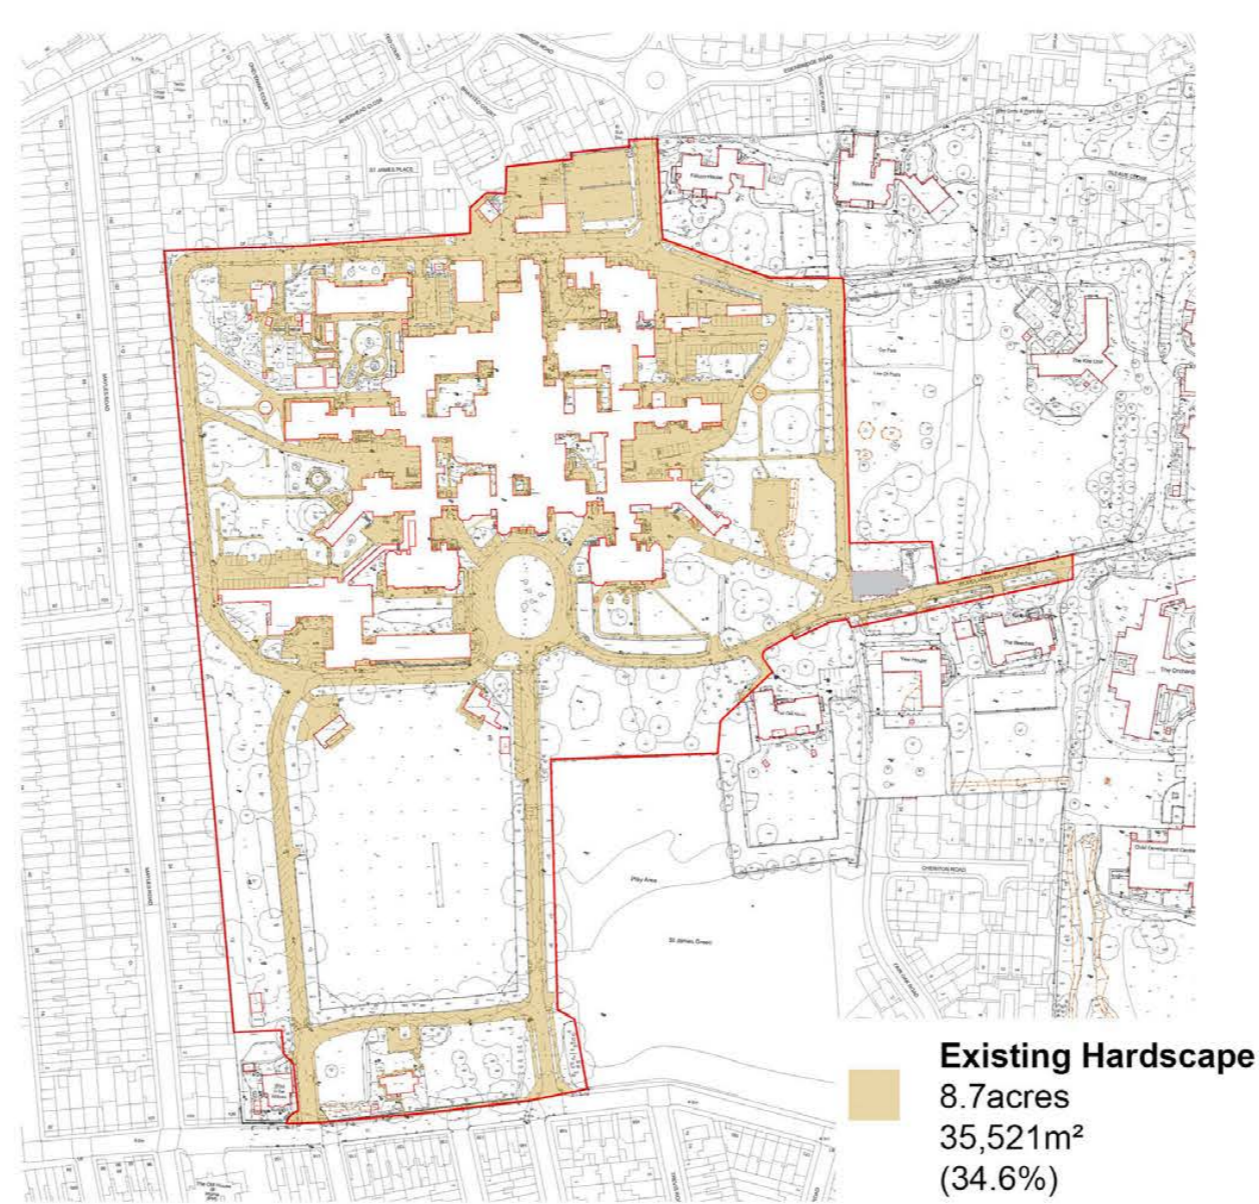

SITE LOCATION PLAN

DEVELOPABLE AREA

P J L I V E S E Y

NEWLY BUILT HOUSE TYPES

PREVIOUS DEVELOPMENTS

GREEN WALK, DIDSBURY, GREATER MANCHESTER

THE HISTORIC QUARTER, ALDERLEY PARK, CHESHIRE

MOOR PARK, LANCASTER